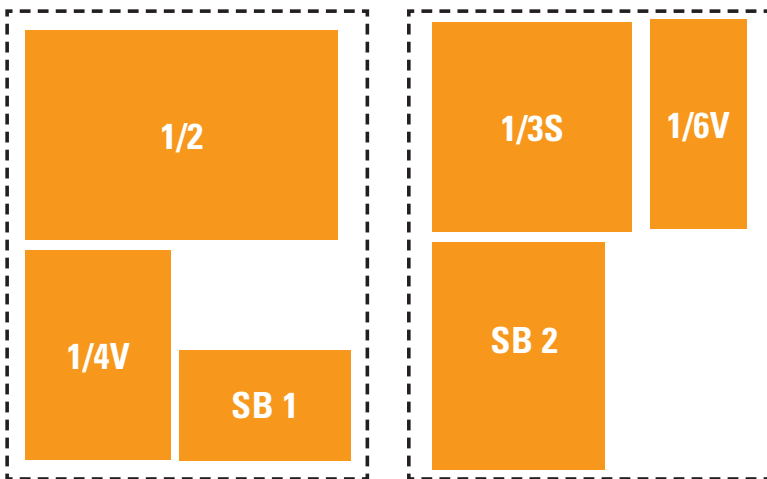

ADVERTISING SPECIFICATIONS & DEADLINES ◀

Production Guidelines

What's Up? Media is committed to the accurate reproduction of advertisements. Advertisers are strongly encouraged to submit high-quality materials. Publisher reserves the right to reject materials of inferior quality or to alter incorrectly sized ads. All digital files need to be Mac files. All images must be 300 dpi CMYK files. All camera-ready advertisements must be submitted as a digital press-optimized PDFs.

Files may be submitted via e-mail to the Production Manager at productionmanager@whatsupmag.com. What's Up? Media is not responsible for errors if a proof does not accompany all digitally submitted ads.

Insertion Dates - 2018

2018 Issue	Sales Close	Ads Due/Approved
January	November 21	December 1
February	December 22	January 5
March	January 24	February 2
April	February 21	March 2
May	March 21	March 29
June	April 18	April 27
July	May 23	June 1
August	June 20	June 29
September	July 25	August 3
October	August 22	August 31
November	September 19	September 28
December	October 24	November 2

Ad Specifications

Full Page Trim

8 3/8" X 10 7/8"
(8.375 x 10.875)
(Please include 1/8"
bleed - 8.625 x 11.125)

2/3V
4 5/8" x 10"
(4.625 x 10)

1/3V
2 1/4" x 10"
(2.25 x 10)

1/2
7 1/8" x 4 7/8"
(7.125 x 4.875)

1/4V
3 3/8" x 4 7/8"
(3.375 x 4.875)

1/3S
4 5/8" x 4 7/8"
(4.625 x 4.875)

1/6V
2 1/4" x 4 7/8"
(2.25 x 4.875)

Small Business 1
3 1/2" X 2 1/4"
(3.5 x 2.25)

Small Business 2
3 1/2" X 4 5/8"
(3.5 x 4.625)